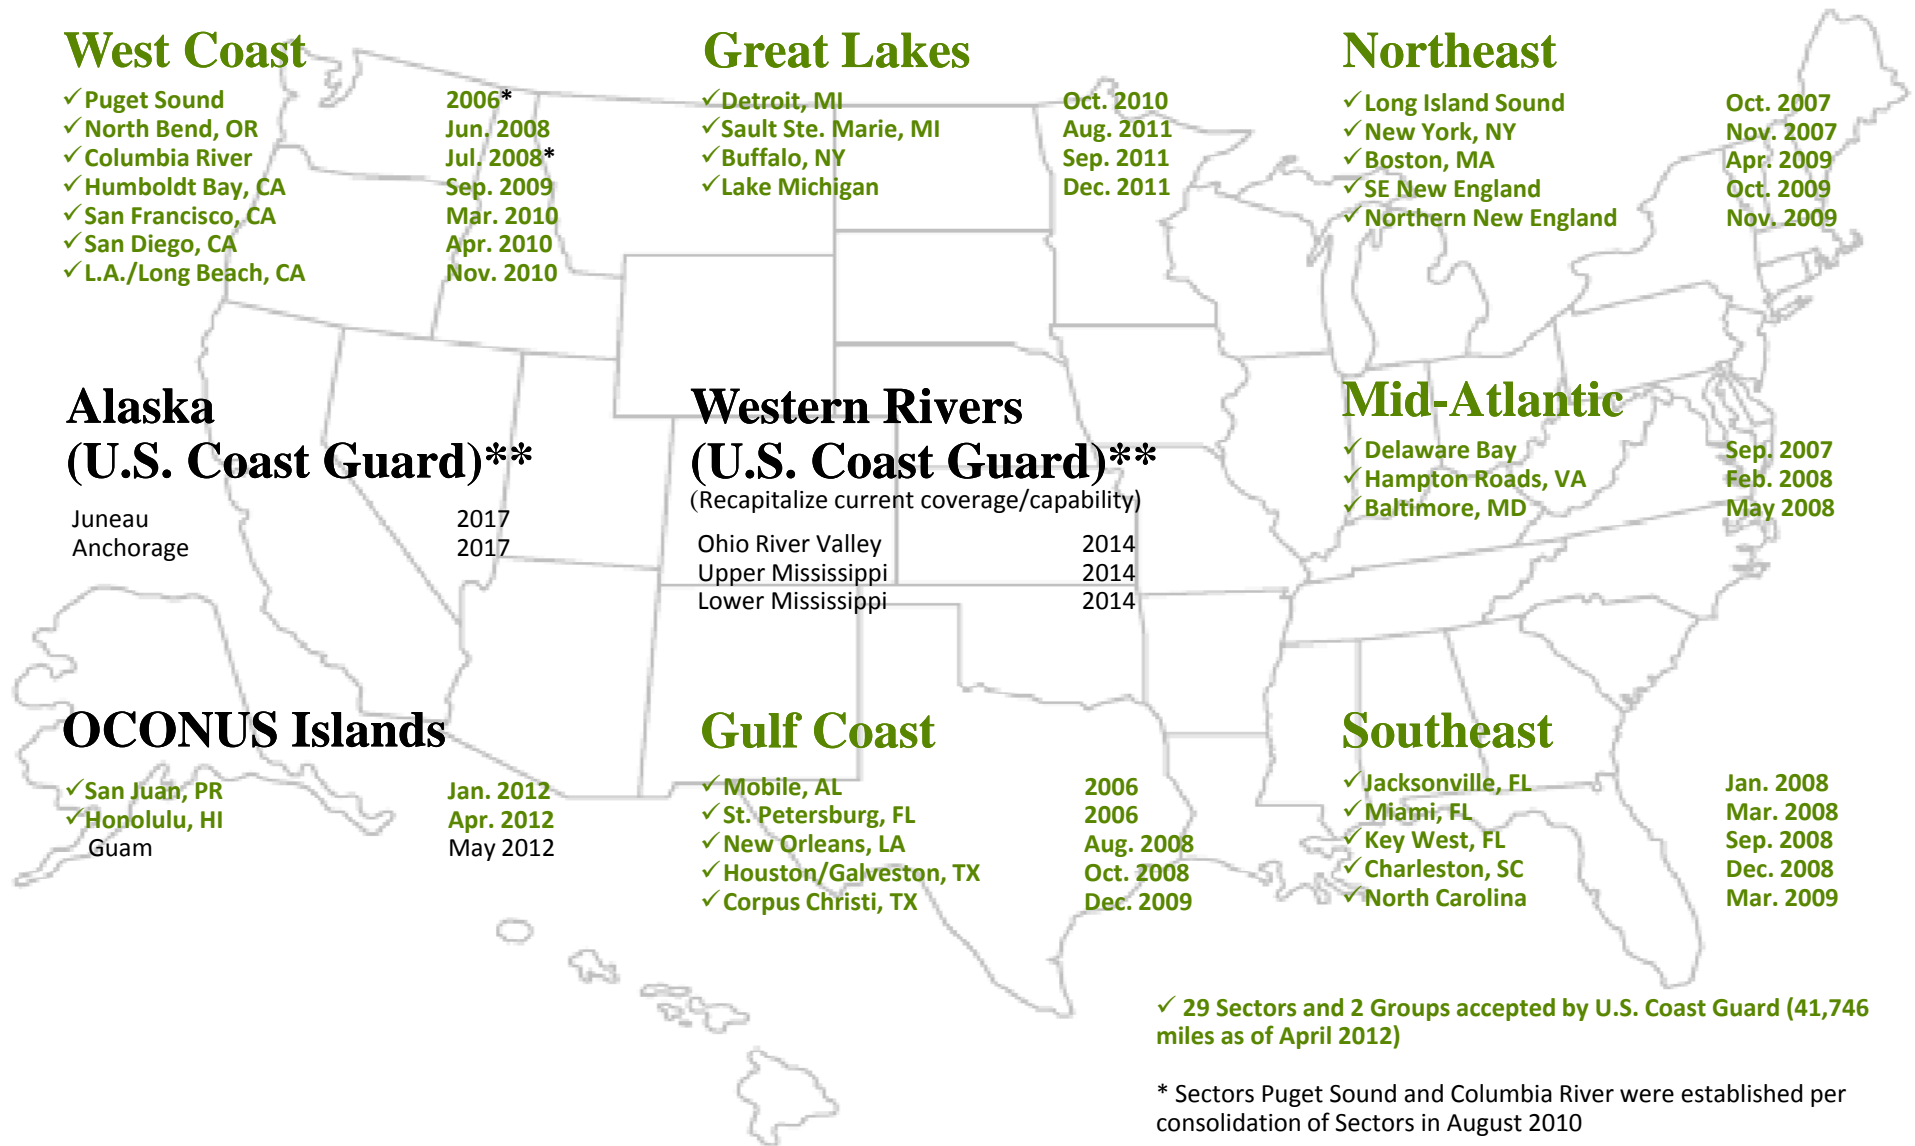

Rescue 21 Deployment/Acceptance Schedule

✓ 29 Sectors and 2 Groups accepted by U.S. Coast Guard (41,746 miles as of April 2012)

* Sectors Puget Sound and Columbia River were established per consolidation of Sectors in August 2010

** U.S. Coast Guard is system integrator for Alaska and Western Rivers