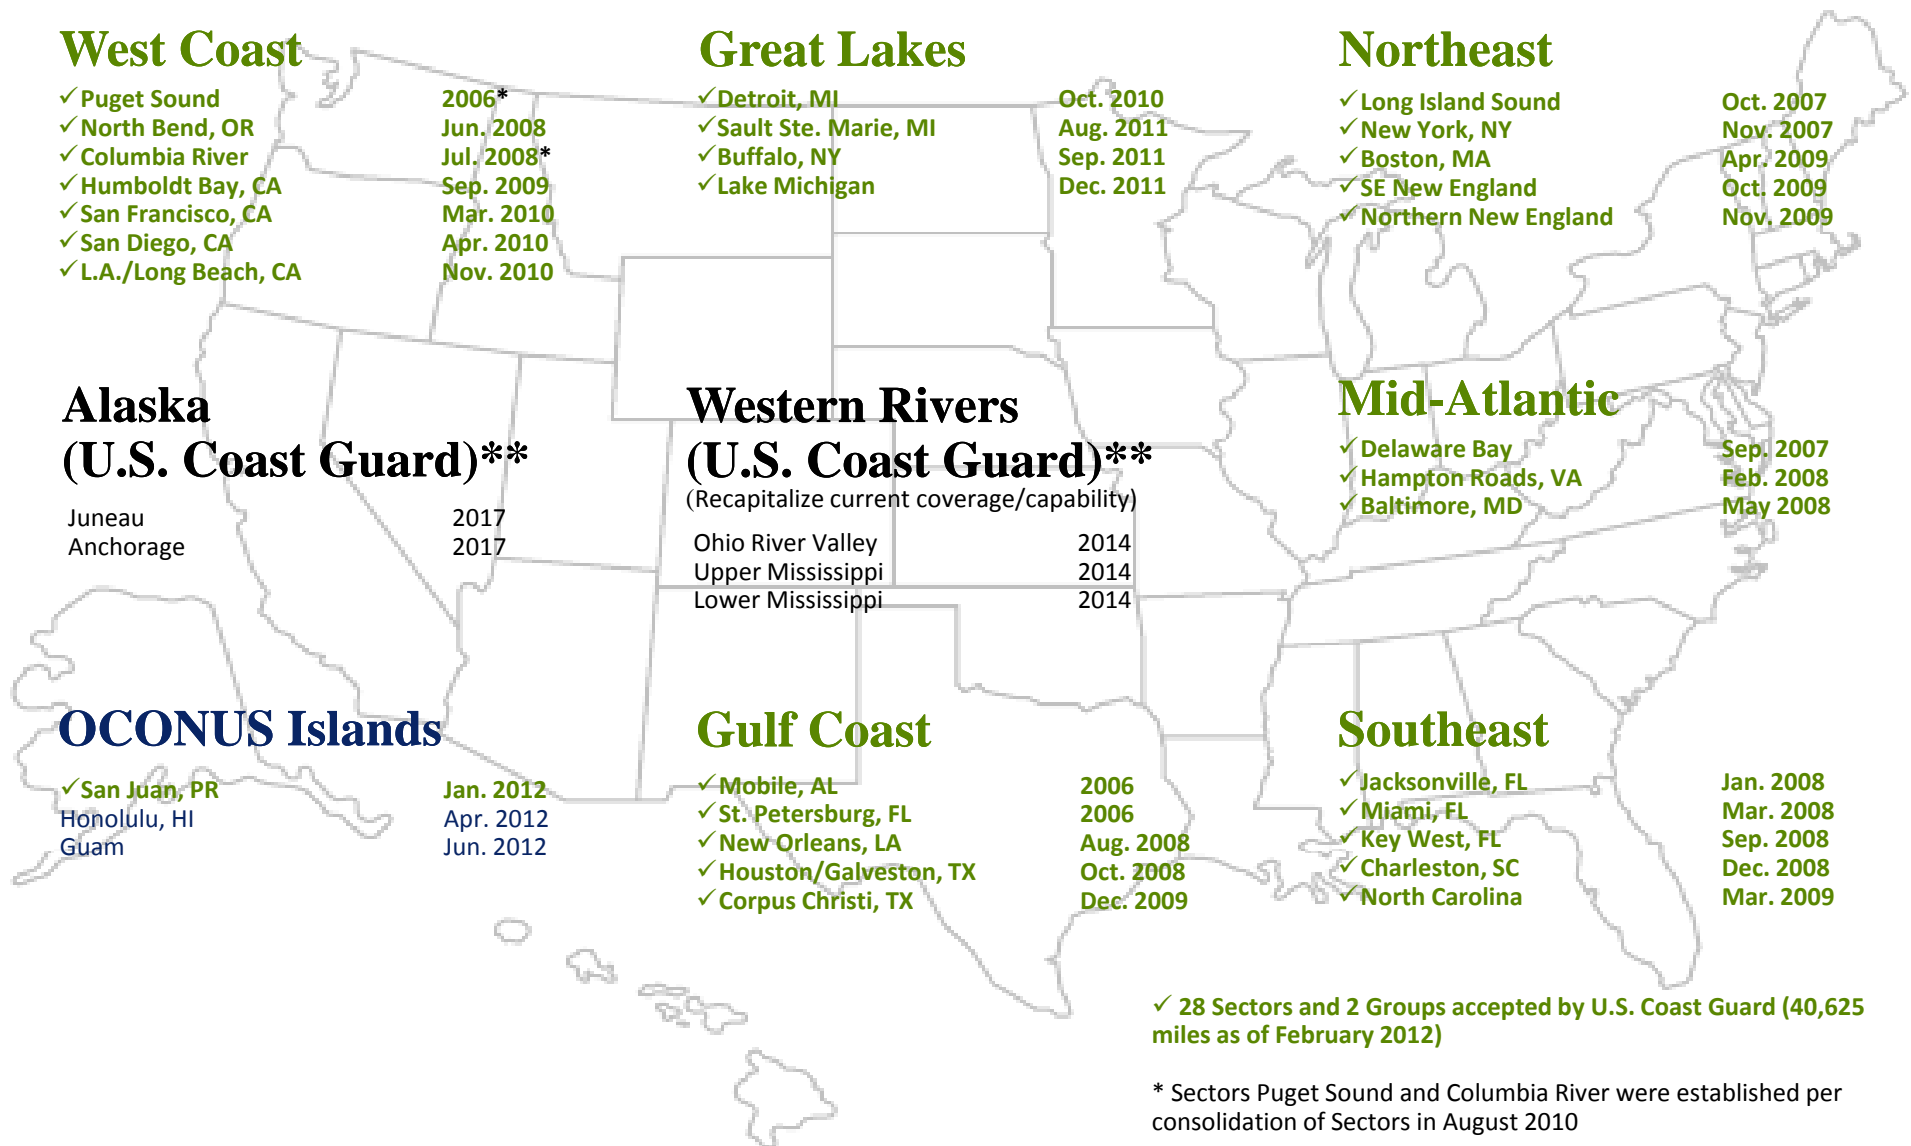

# Rescue 21 Deployment/Acceptance Schedule

✓ 28 Sectors and 2 Groups accepted by U.S. Coast Guard (40,625 miles as of February 2012)

\* Sectors Puget Sound and Columbia River were established per consolidation of Sectors in August 2010

\*\* U.S. Coast Guard is system integrator for Alaska and Western Rivers